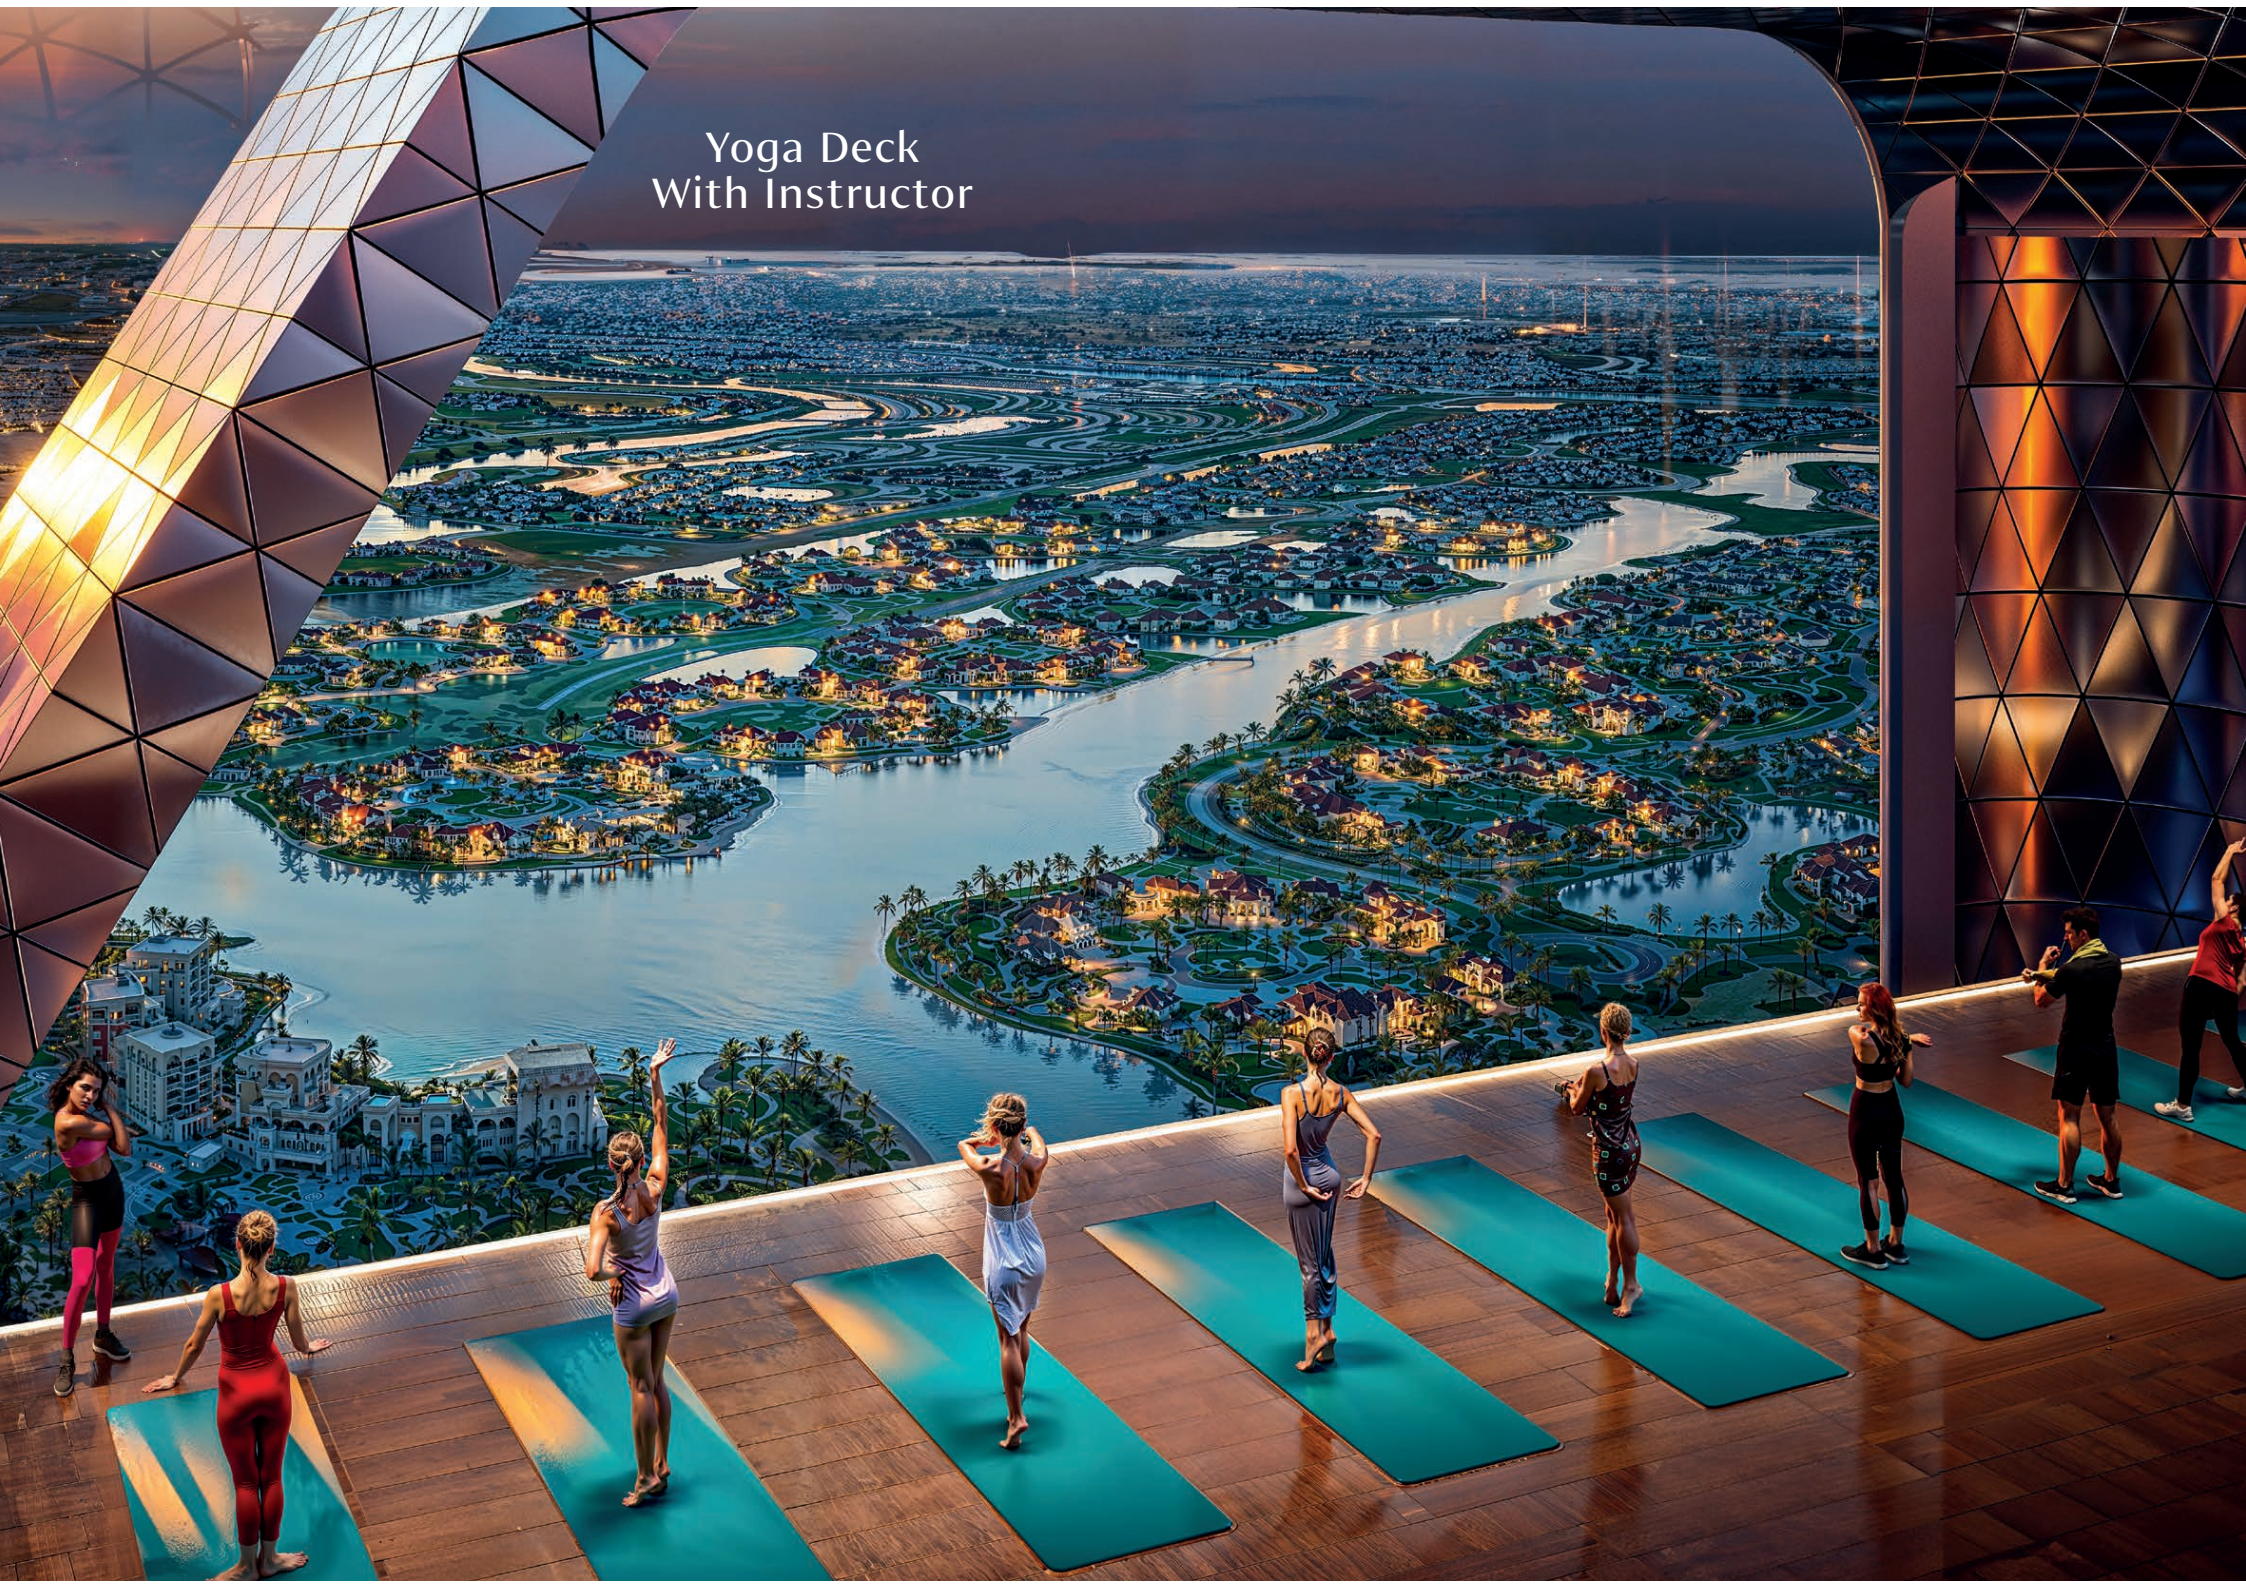

Cabana Seating

Indoor Kids
Play Area

Outdoor Kids
Play Area

Yoga Deck
With Instructor

Aquatic Gym

Prayer Hall

40+ LUXURIOUS AMENITIES

Podium Level Amenities

Level 3 Amenities

40. Zumba Dancing Deck with Instructor
41. Sky Observatory Deck
42. Health Bar

Roof Level Amenities

43. Yoga Deck with Instructor
44. Roof Top Hammock Garden
45. Sky Golf

JEWEL of
ULTRA LUXURY
living