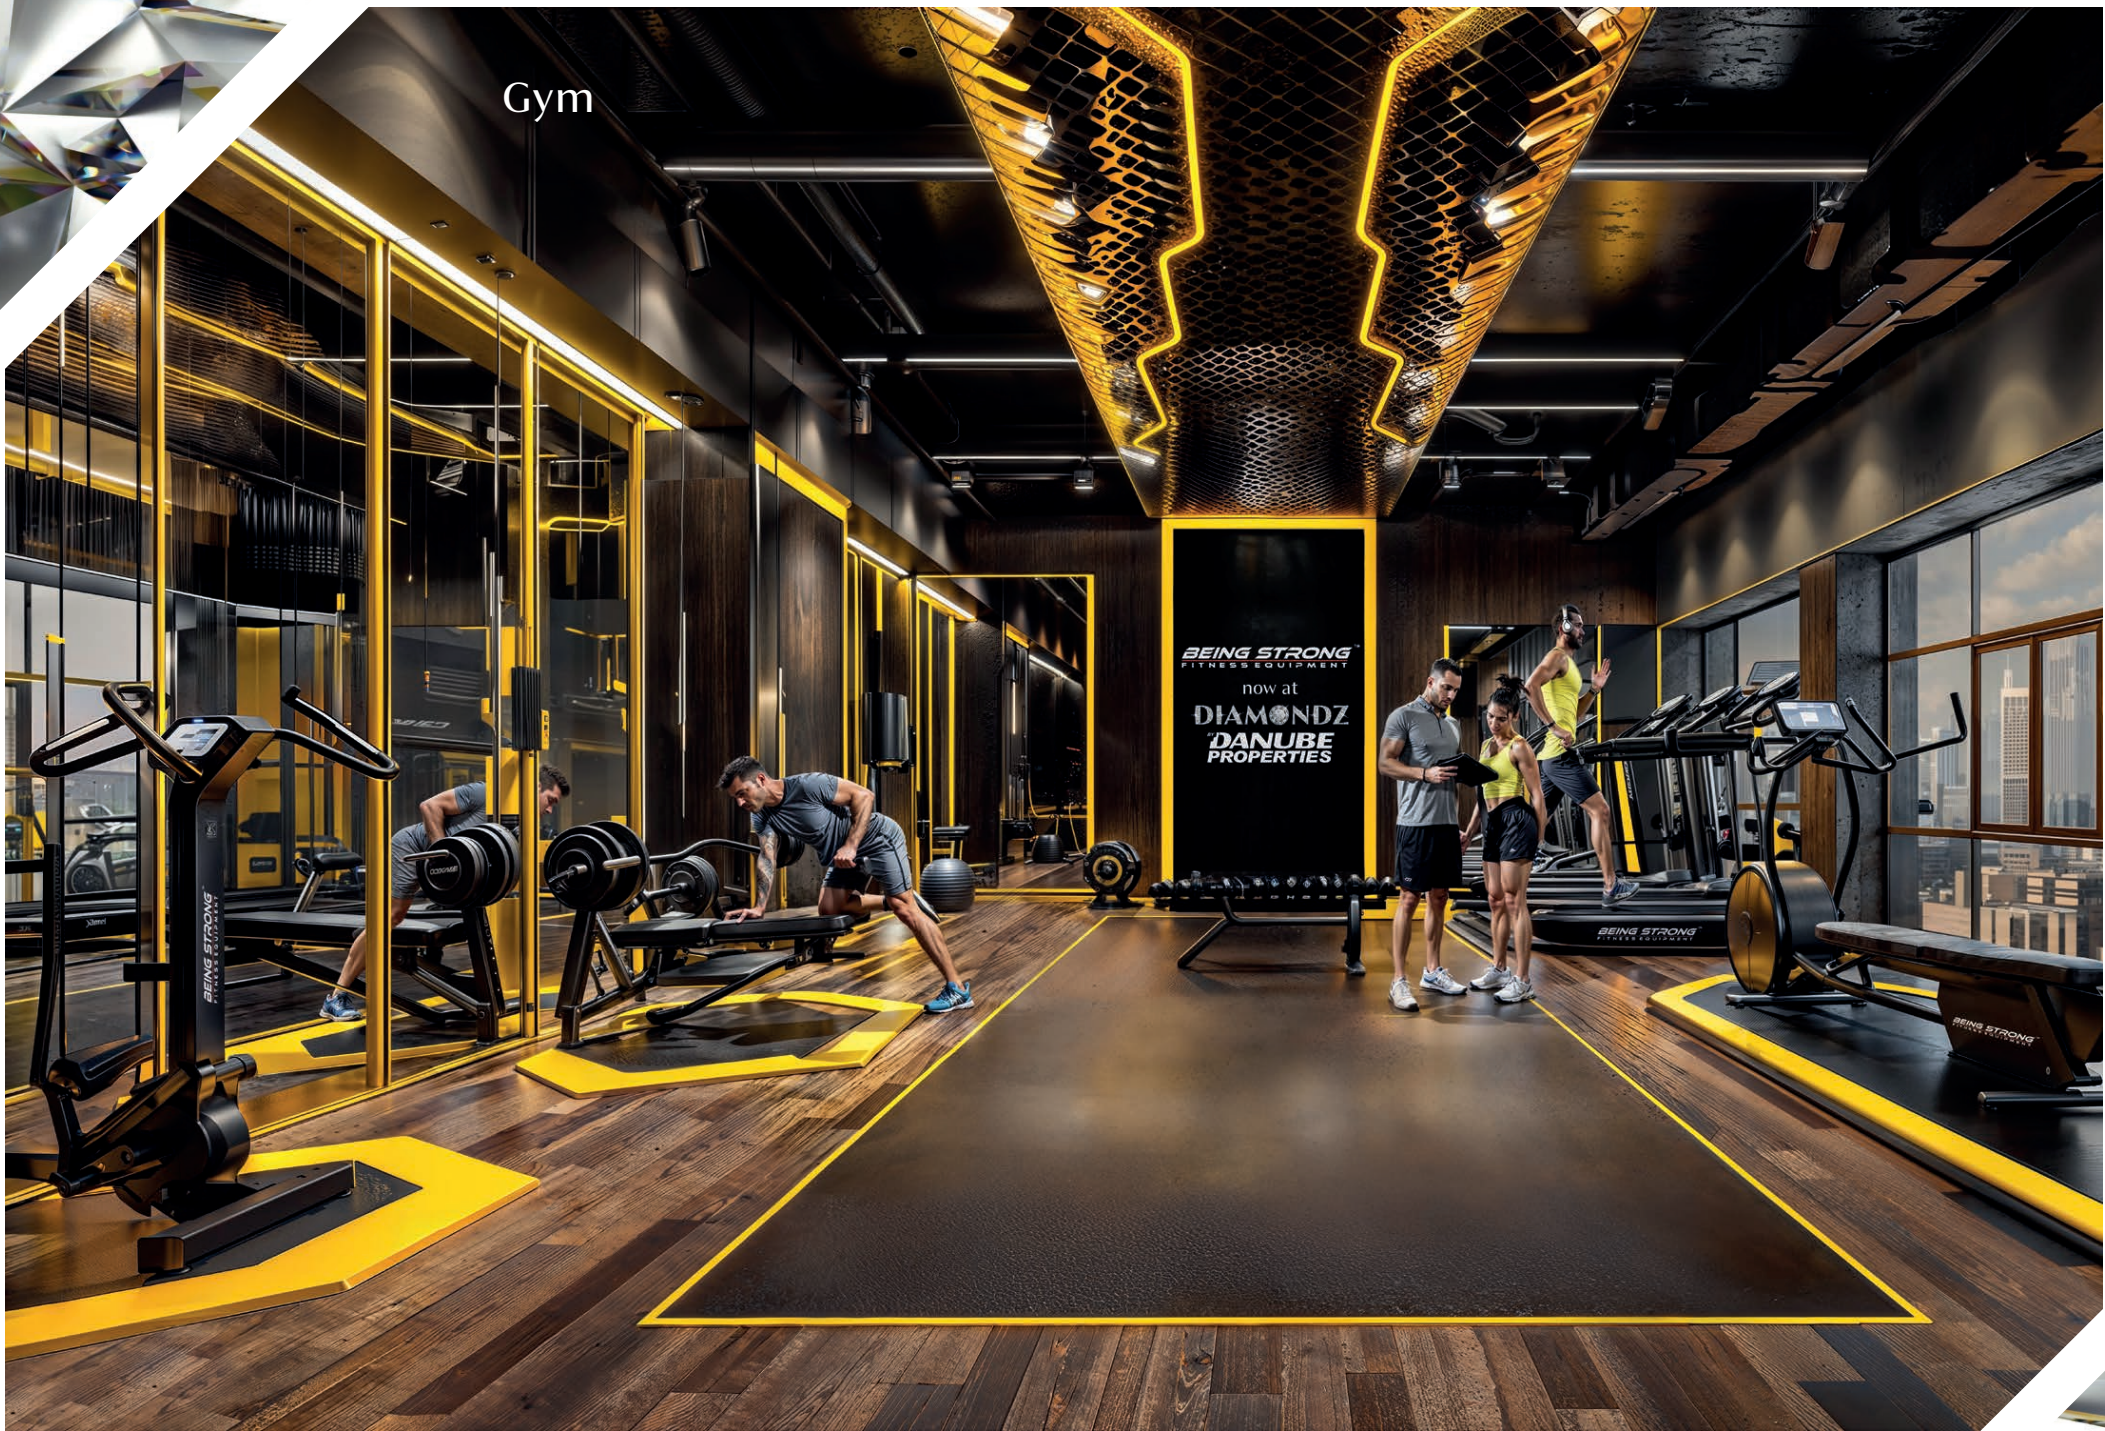

Gym

Rain Shower

Roof Top
Pool Bar

Infinity
Pool

Spa

DIAMONDZ BY DANUBE

Zumba
With Instructor

WHERE EVERY HOME SPARKLES